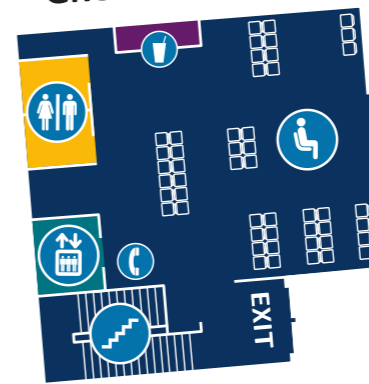

Swartz Bay Terminal Foot Passenger Map

LEGEND

- | | |
|------------------------|----------------|
| Self-service Ticketing | Vending/Snacks |
| Ticket Agent | Washrooms |
| Baggage | Stairs |
| Bus | Escalators |
| Taxi | Elevator |
| Passenger Waiting Room | Dog Walk Area |
| Lost and Found | First Aid |

Shuttle Pick Up Location

GROUND FLOOR

2 MIN.

SECOND FLOOR

BERTHS 3, 4 & 5 BERTH 2

BERTH 3

SHELTER

BERTH 4

Lands End café, Administration

Shuttle Pick Up Location